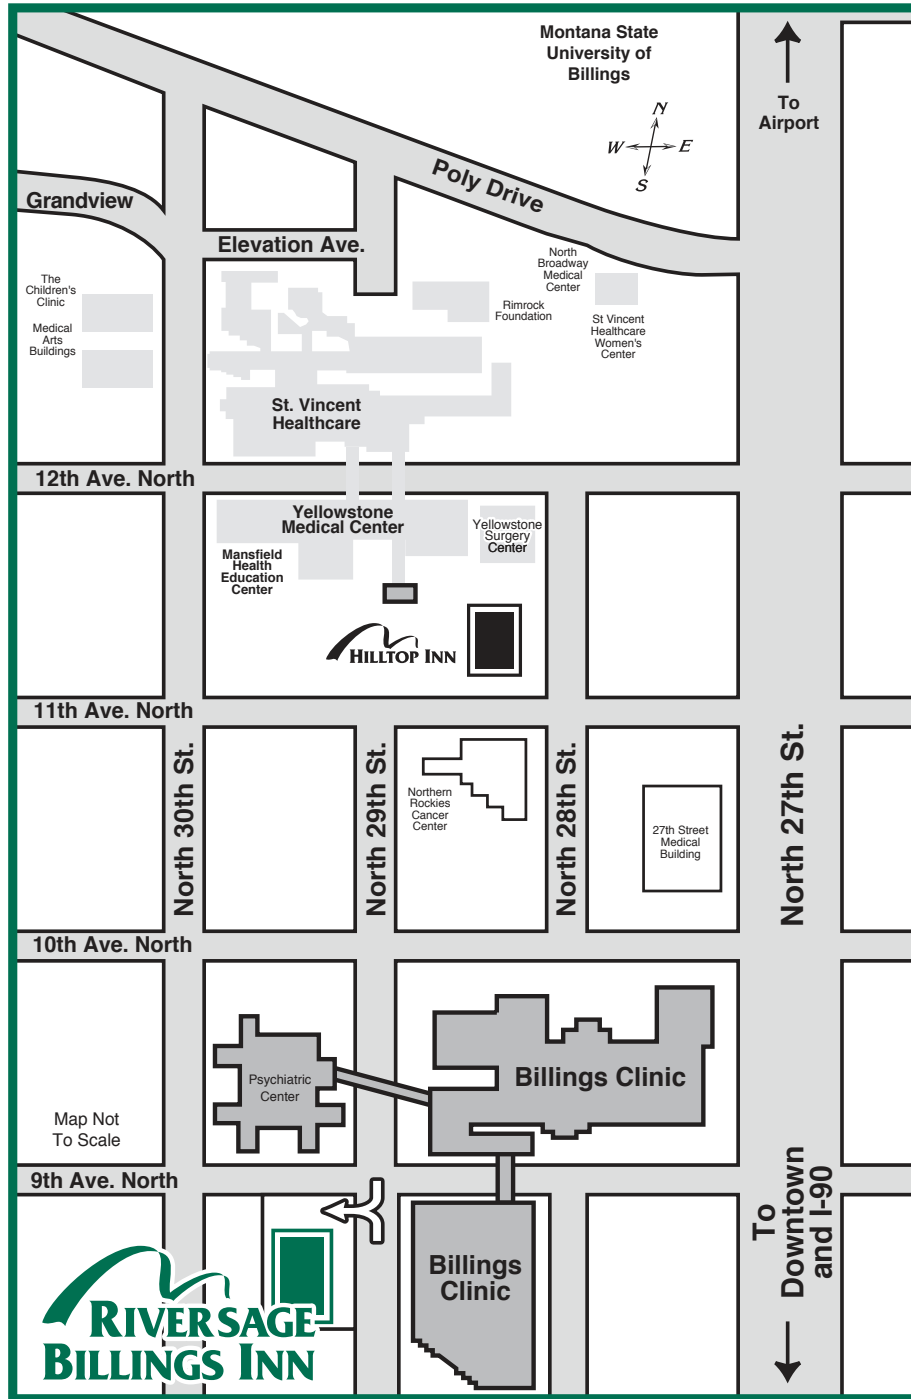

Phone: 406-252-6800 or 1-800-231-7782
880 N. 29th St.
Billings, Montana 59101

Driving Directions From I-90:

Take the 27th Street Exit #450. Proceed north on 27th, to 9th Ave. N., turn left, go two blocks to North 29th St. The Inn is on the SW corner of 29th and 9th.

Directions From the Airport:

Take 27th Street towards Downtown to 9th Ave. N., turn right, go two blocks to North 29th St. The Inn is on the SW corner of 29th and 9th.