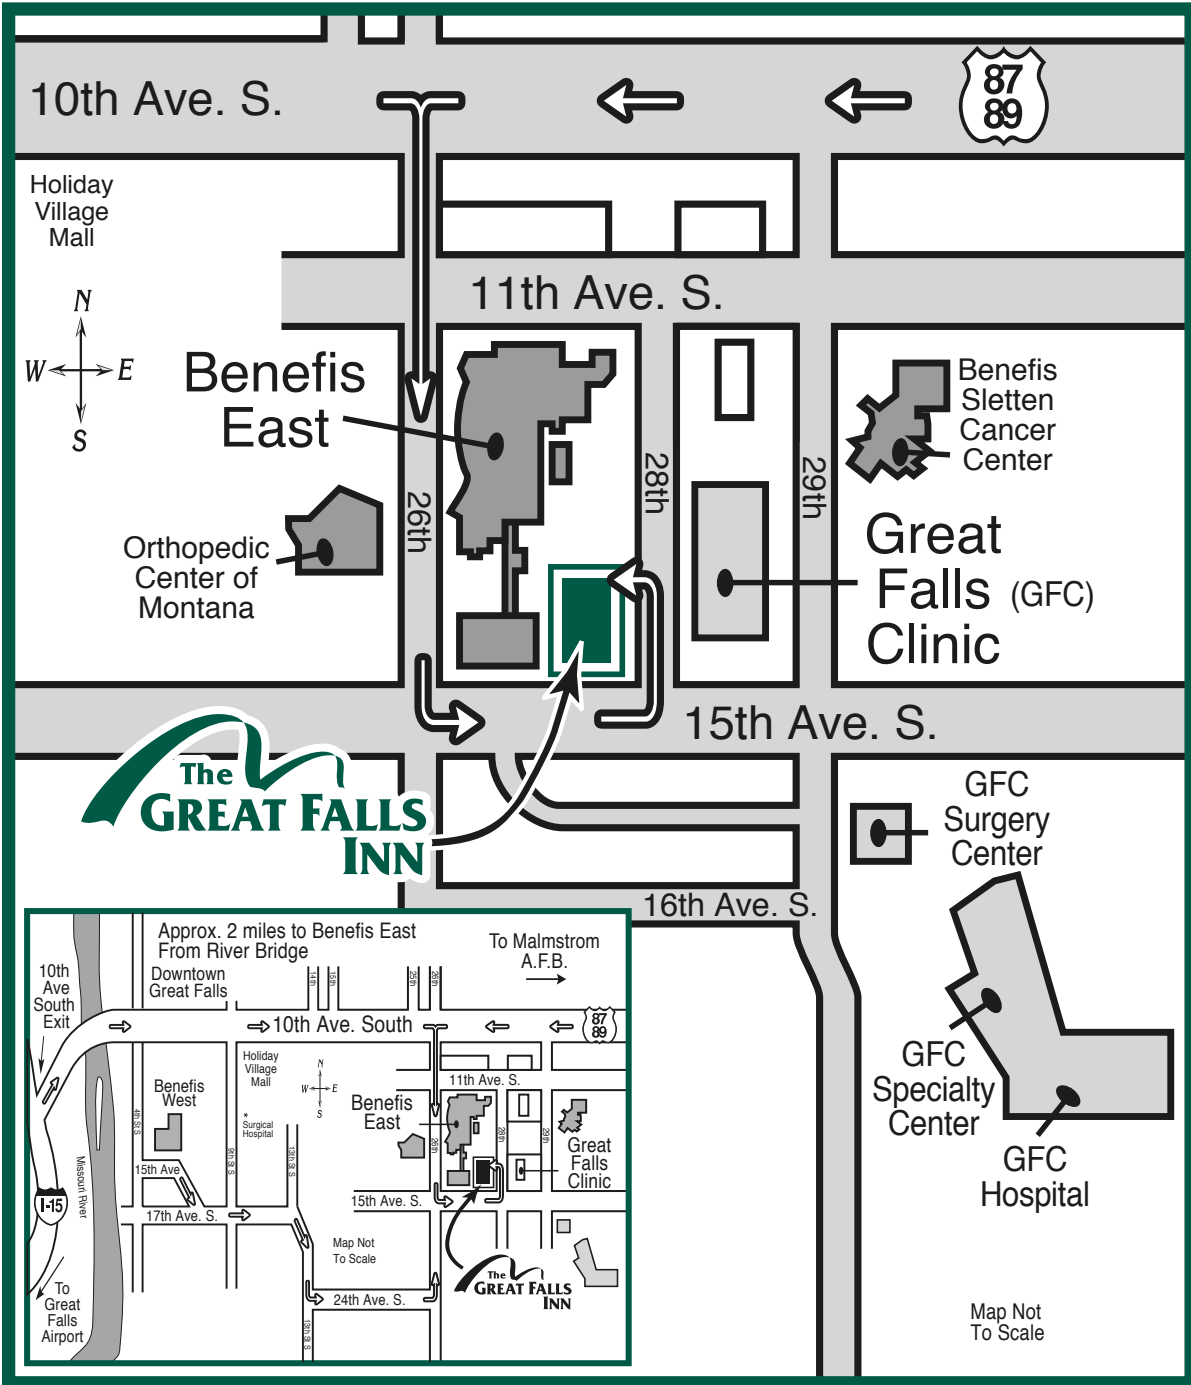

By RIVERSAGE®

Phone: 406-453-6000 or 1-800-454-6010
 1400 28th St. South
 Great Falls, Montana 59405

Driving Directions from Helena or from the Airport:

From I-15, take the 10th Avenue South exit and go east toward downtown. After crossing the River Bridge, proceed east two miles to 26th Street South. Turn right. Proceed two blocks to 15th Avenue South. Turn left. Hotel is straight ahead one block.

Driving Directions from Billings or Malmstrom:

Follow Route 87/89 which becomes 10th Avenue South to 26th Street. Turn left and proceed two blocks to 15th Avenue South. Turn left. Hotel is straight ahead one block.