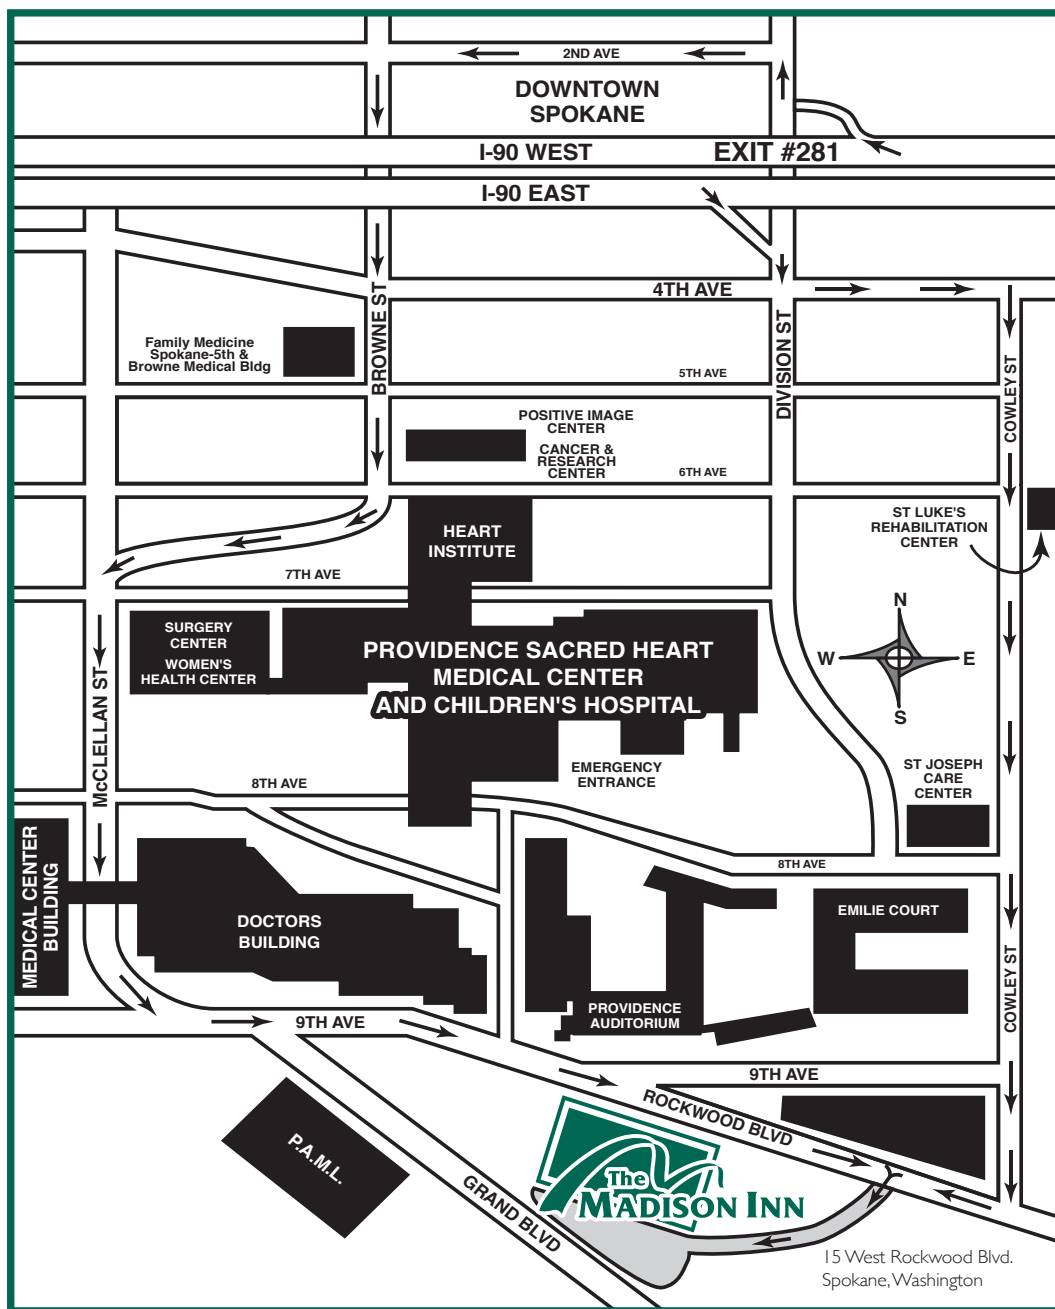

### Driving Directions From I-90:

**West on I-90:** Take exit #281 staying in left lane; turn left at 2nd Avenue; go one block and turn left on Browne Street; go under interstate keeping right and continue up the hill, bending right, then left onto McClellan Street; go two blocks, through the light at 8th Ave. and turn left at 9th Avenue staying in left lane; proceed straight through intersection onto 9th Ave./Rockwood Blvd., go past Inn 100 feet and turn right into access drive.

**East on I-90:** Take exit #281, stay right, turn left onto 4th Ave.; proceed one block to 3-way stop sign; turn right on Cowley St.; continue up the hill to Rockwood Blvd.; turn right, proceed 100yds. and then left into our access drive.